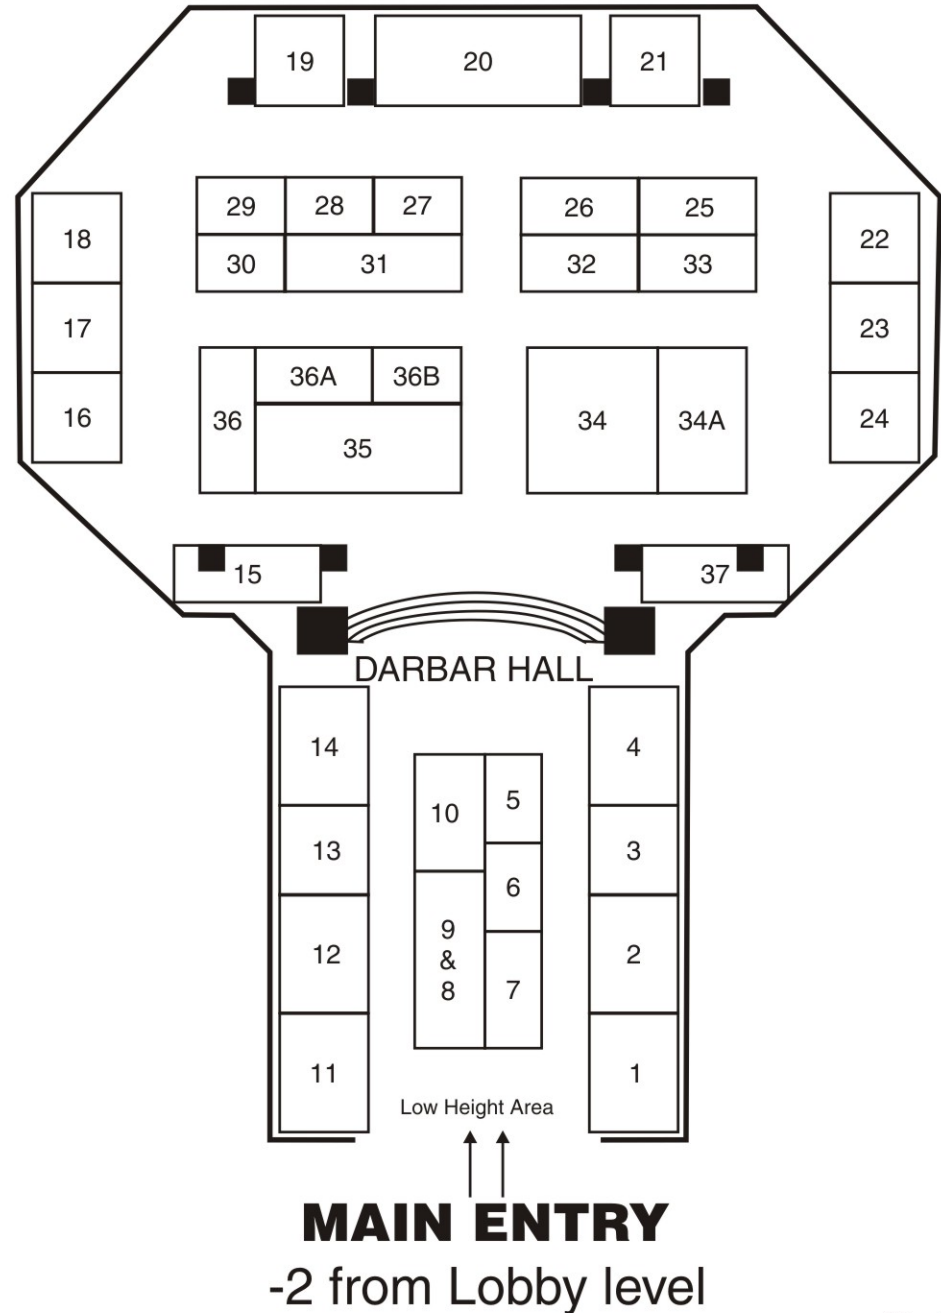

Celebrating vivāha 2016

LUDHIANA

23-24 July, Majestic Park Plaza

SIZE	STUDIO NUMBERS	PRICE
6 sq. mtrs.	5, 6, 27, 28, 29, 30, 36B	Rs. 80,000
8 sq. mtrs.	7, 25, 26, 32, 33, 36A	Rs. 1,07,000
9 sq. mtrs.	3, 13, 16, 17, 18, 19, 21, 22, 23, 24	Rs. 1,20,000
10 sq. mtrs.	10, 15, 36, 37	Rs. 1,34,000
12 sq. mtrs.	1, 2, 4, 11, 12, 14, 31	Rs. 1,60,000
15 sq. mtrs.	8 & 9, 34A	Rs. 2,00,000
21sq. mtrs.	20, 35	Rs. 2,80,000
25 sq. mtrs.	34	Rs. 3,34,000