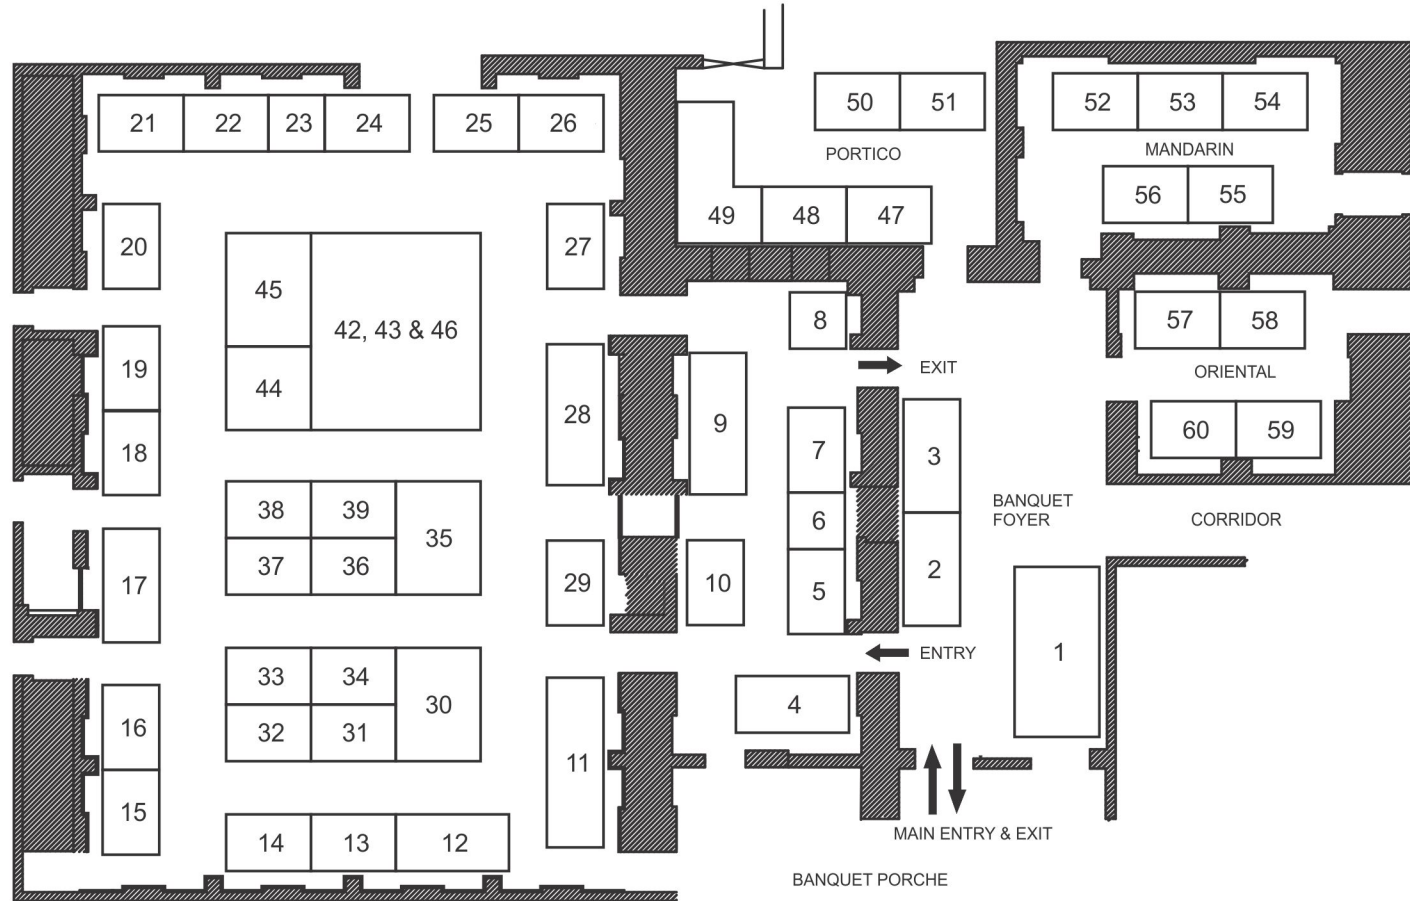

Celebrating
vivāha
2016

3rd - 4th September
Taj Bengal, Kolkata

Floor Plan - Taj Bengal, Kolkata

SIZE	STUDIO NUMBER	PRICE
4 sq. mtrs.	6, 8, 23	Rs 88,000
6 sq. mtrs.	5, 7, 10, 13, 14, 15, 16, 18, 19, 20, 21, 22, 24, 25, 26, 27, 29, 31, 32, 33, 34, 36, 37, 38, 39, 47, 48, 50, 51, 52, 53, 54, 55, 56, 57, 58, 59, 60	Rs 1,32,000
8 sq. mtrs.	2, 3, 4, 12, 17	Rs 1,76,000
9 sq. mtrs.	44	Rs 1,98,000
10 sq. mtrs.	9, 28	Rs 2,20,000
12 sq. mtrs.	11, 30, 35, 45, 49	Rs 2,64,000
18 sq. mtrs.	1	Rs 3,96,000
42 sq. mtrs.	42-43 & 46	Rs 9,24,000