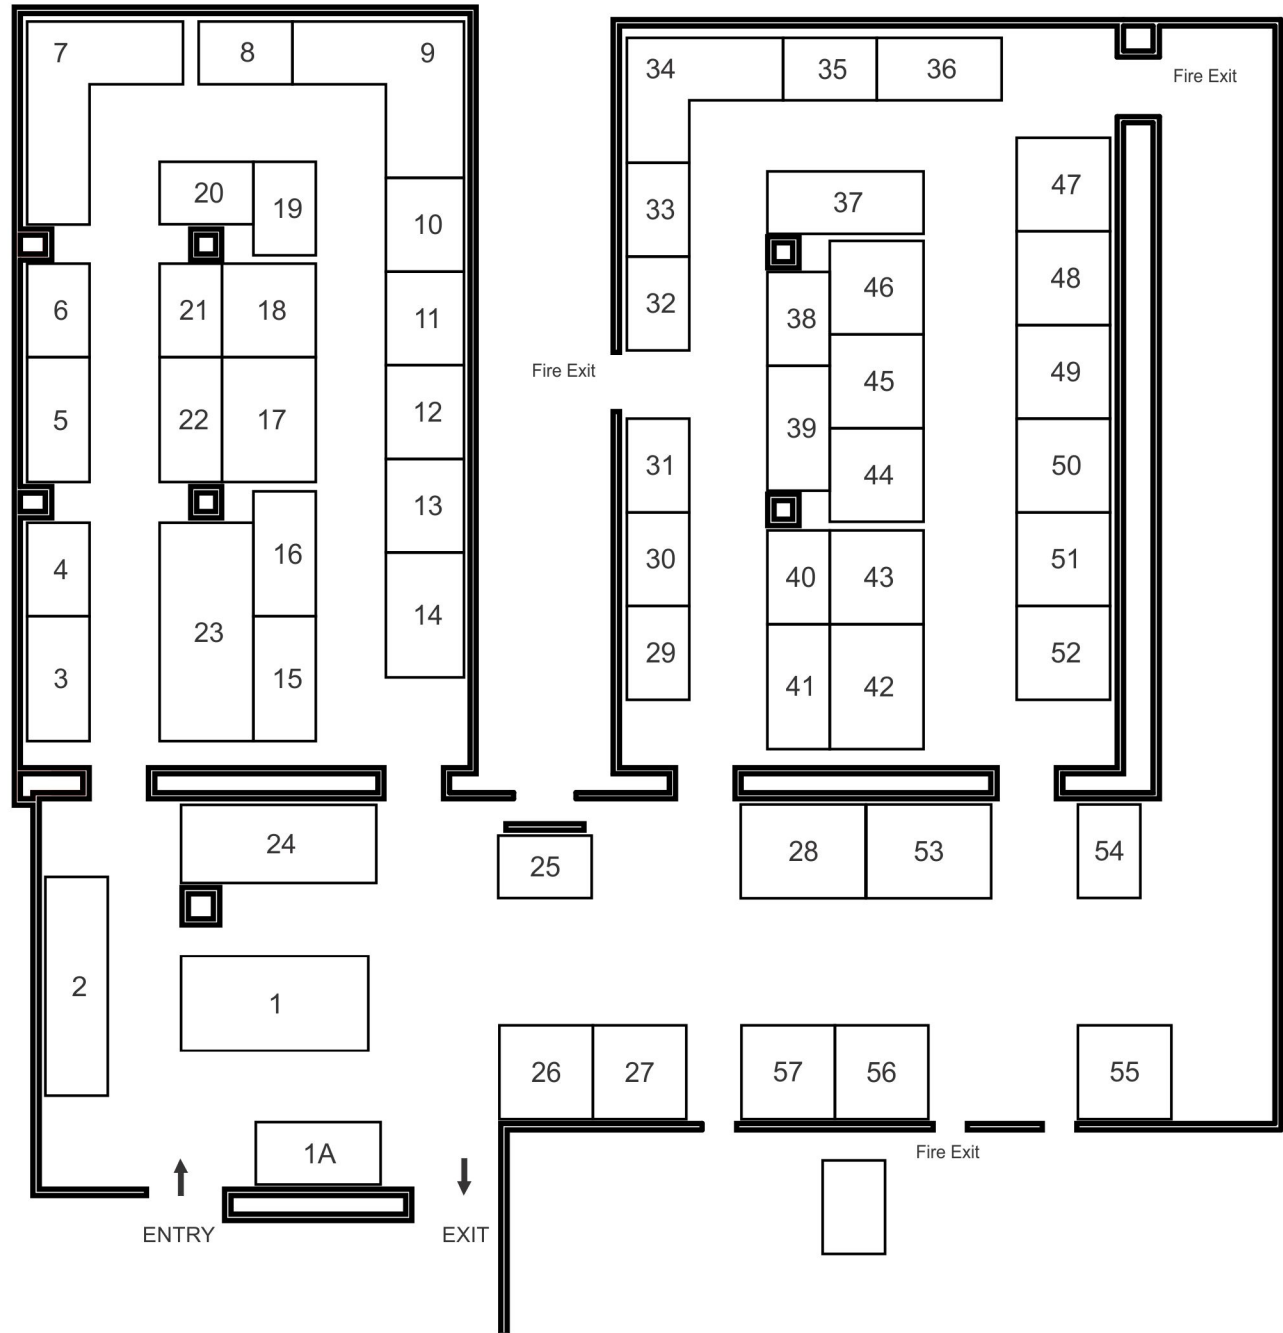

Celebrating  
**vivaha**  
**2016**

**7-8-9 October**

**The St. Regis Hotel Mumbai**

(Above Palladium Mall)

Senapati Bapat Marg, Lower Parel, Mumbai

SIZE	STUDIO NUMBERS	PRICE
6 sq. mtrs.	4, 6, 8, 19, 20, 21, 25, 29, 30, 31, 32, 33, 35, 38,40, 54	Rs. 2,25,000
7.5 sq. mtrs.	10, 11, 12, 13	Rs. 2,82,000
8 sq. mtrs.	1A, 3, 5, 15, 16, 22, 36, 39, 41	Rs. 3,00,000
9 sq. mtrs.	18, 26, 27, 43, 44, 45, 46, 47, 48, 49, 50, 51, 52, 55, 56, 57	Rs. 3,38,000
10 sq. mtrs.	14, 37	Rs. 3,75,000
12 sq. mtrs.	17, 28, 42, 53	Rs. 4,50,000
14 sq. mtrs.	2, 34	Rs. 5,26,000
15 sq. mtrs.	24	Rs. 5,63,000
18 sq. mtrs.	1	Rs. 9,00,000
19 sq. mtrs.	7	Rs. 7,14,000
19.5 sq. mtrs.	9	Rs. 7,33,000
21 sq. mtrs.	23	Rs. 7,89,000

**Floor Plan - The St. Regis Hotel, Mumbai**

● Service Tax will be charged as applicable on the rates mentioned above.

Client's Signature

**india's most luxurious wedding exhibition**