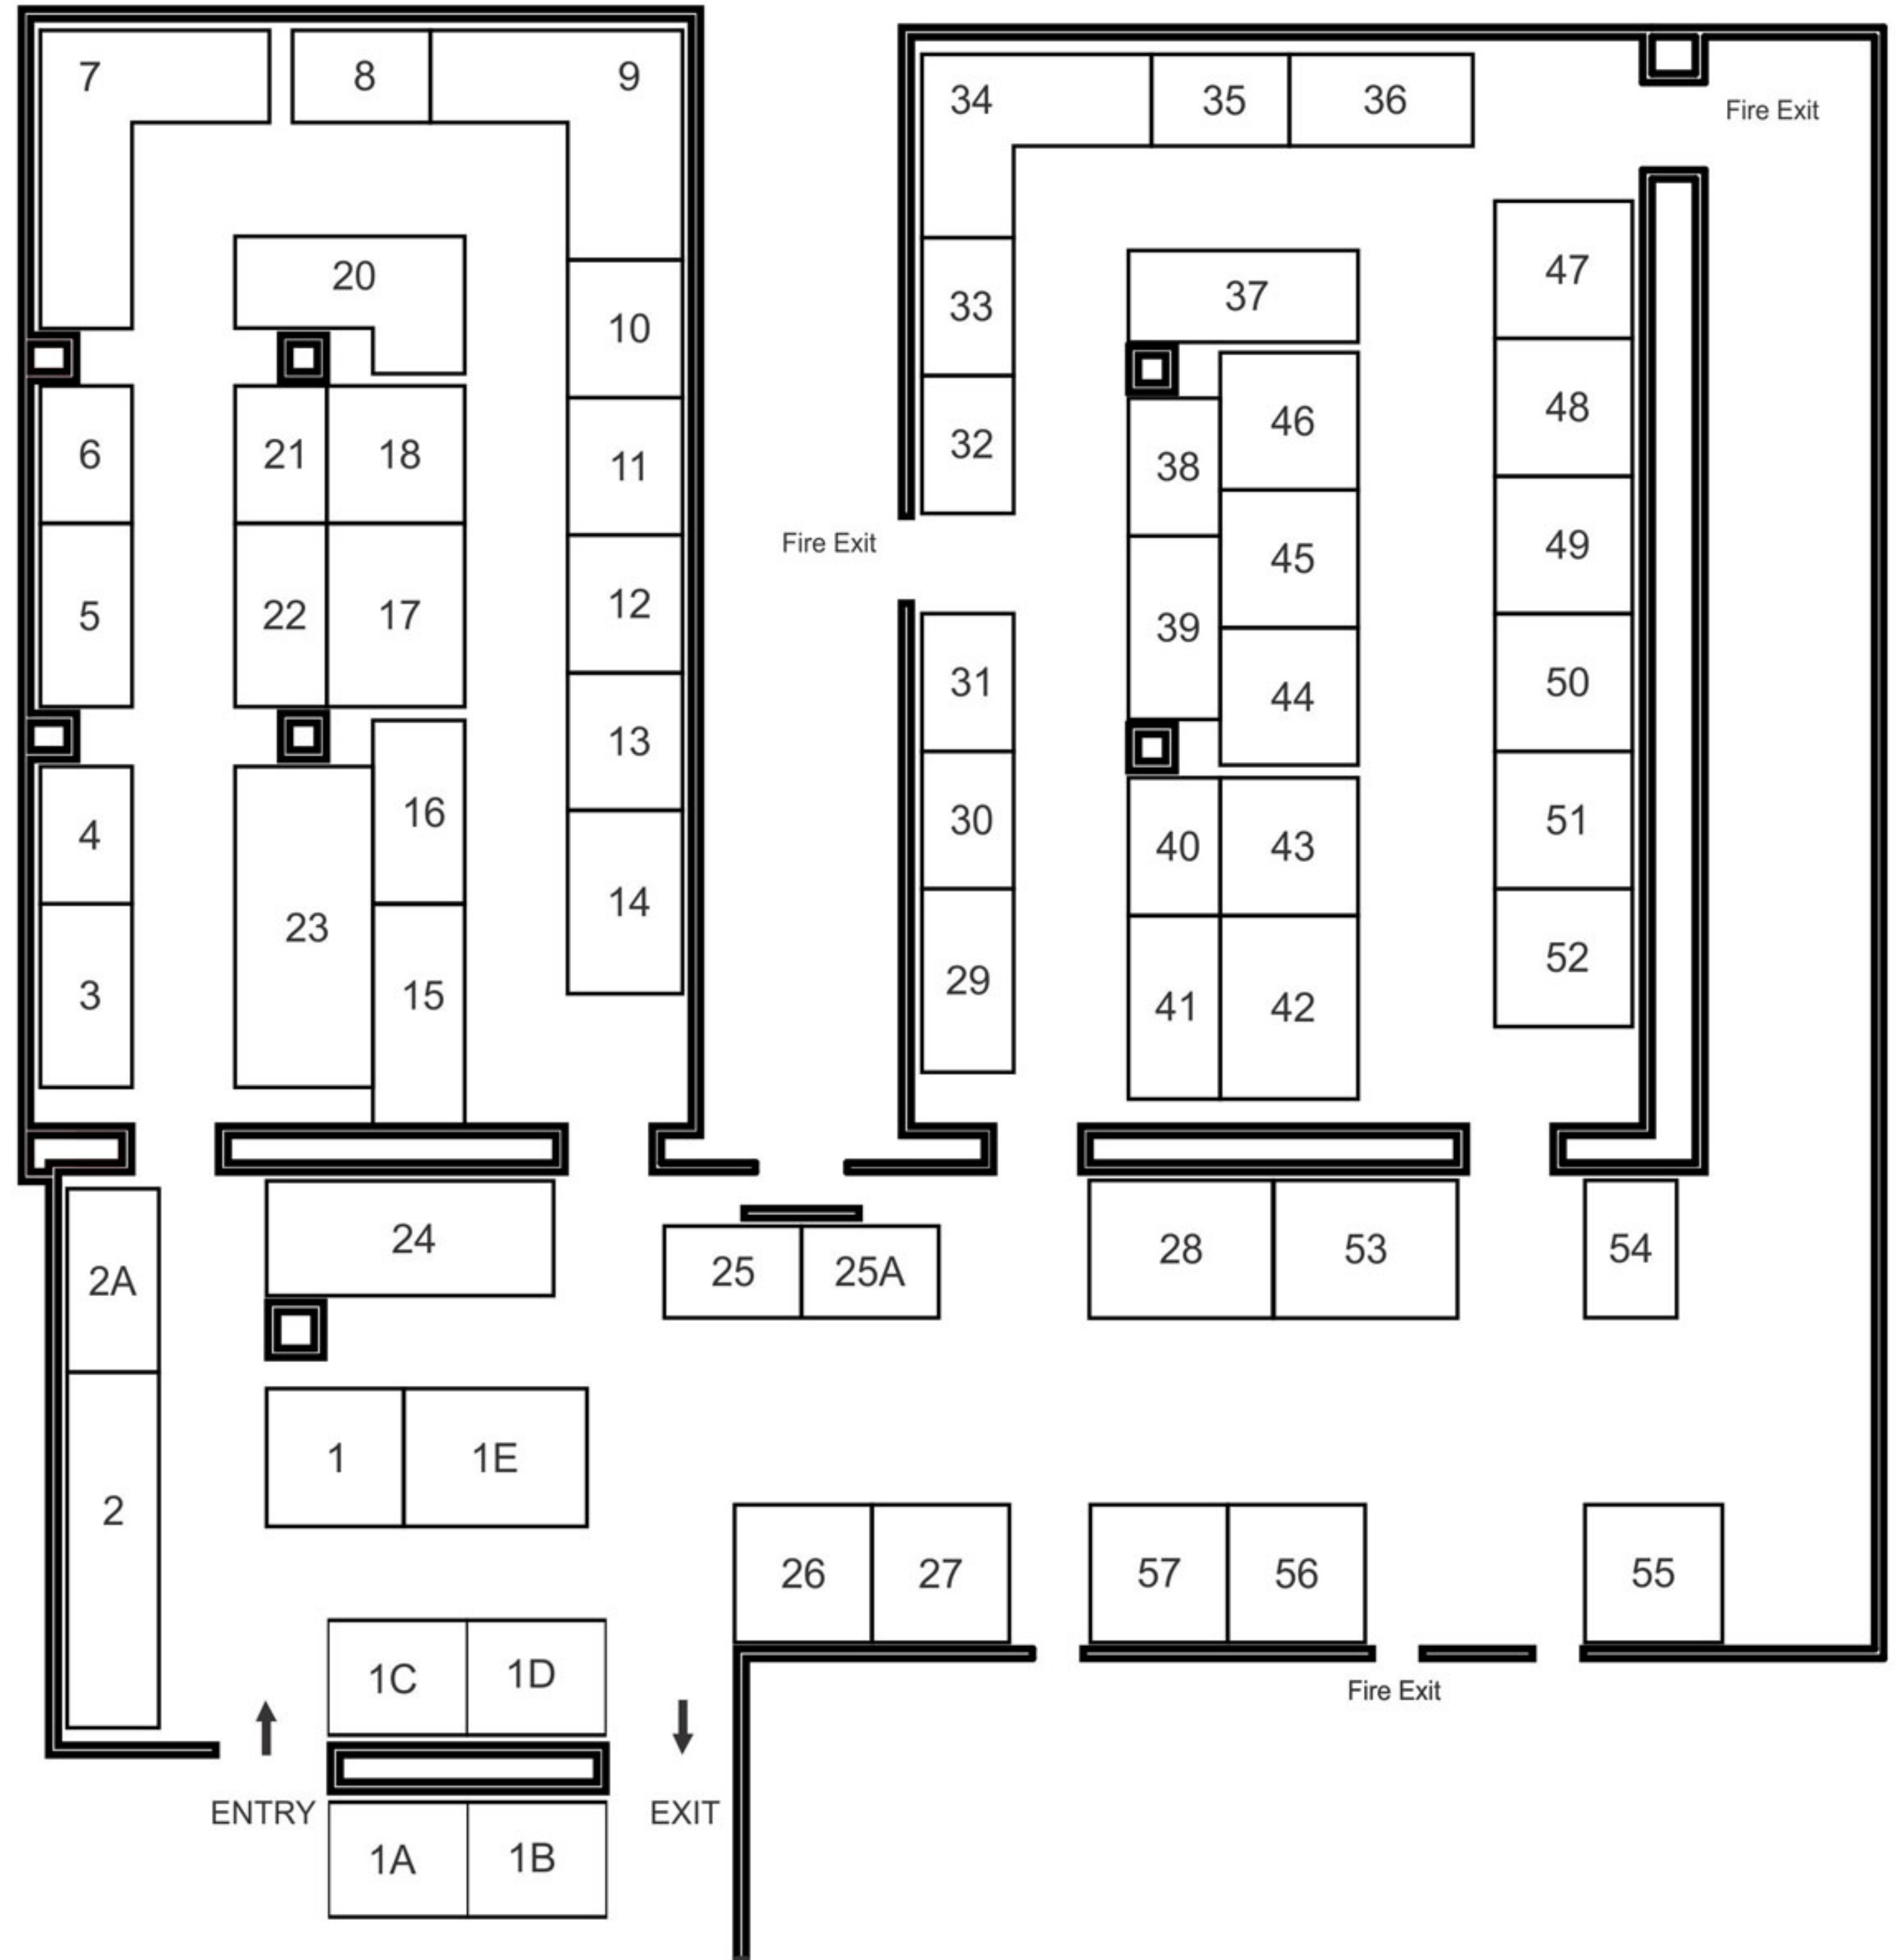

Floor Plan - The St. Regis Hotel, Mumbai

22-23-24 Sept 2017

The St. Regis Hotel Mumbai
(Above Palladium Mall)

Senapati Bapat Marg, Lower Parel, Mumbai

| SIZE | STUDIO NUMBERS | PRICE |
|----------------|--|--------------|
| 6 sq. mtrs. | 4, 6, 8, 21, 25, 25A, 30, 31, 32, 33, 35, 38, 40, 54, | Rs. 2,25,000 |
| 7.5 sq. mtrs. | 1A, 1B, 1C, 1D, 10, 11, 12, 13 | Rs. 2,82,000 |
| 8 sq. mtrs. | 2A, 3, 5, 16, 22, 29, 36, 39, 41, | Rs. 3,00,000 |
| 9 sq. mtrs. | 1, 18, 26, 27, 43, 44, 45, 46, 47, 48, 49, 50, 51, 52, 55, 56, 57, | Rs. 3,38,000 |
| 10 sq. mtrs. | 14, 15, 37 | Rs. 3,75,000 |
| 12 sq. mtrs. | 1E, 17, 20, 28, 42, 53 | Rs. 4,50,000 |
| 14 sq. mtrs. | 34 | Rs. 5,26,000 |
| 15 sq. mtrs. | 24 | Rs. 5,63,000 |
| 16 sq. mtrs. | 2 | Rs. 6,00,000 |
| 19 sq. mtrs. | 7 | Rs. 7,14,000 |
| 19.5 sq. mtrs. | 9 | Rs. 7,33,000 |
| 21 sq. mtrs. | 23 | Rs. 7,89,000 |