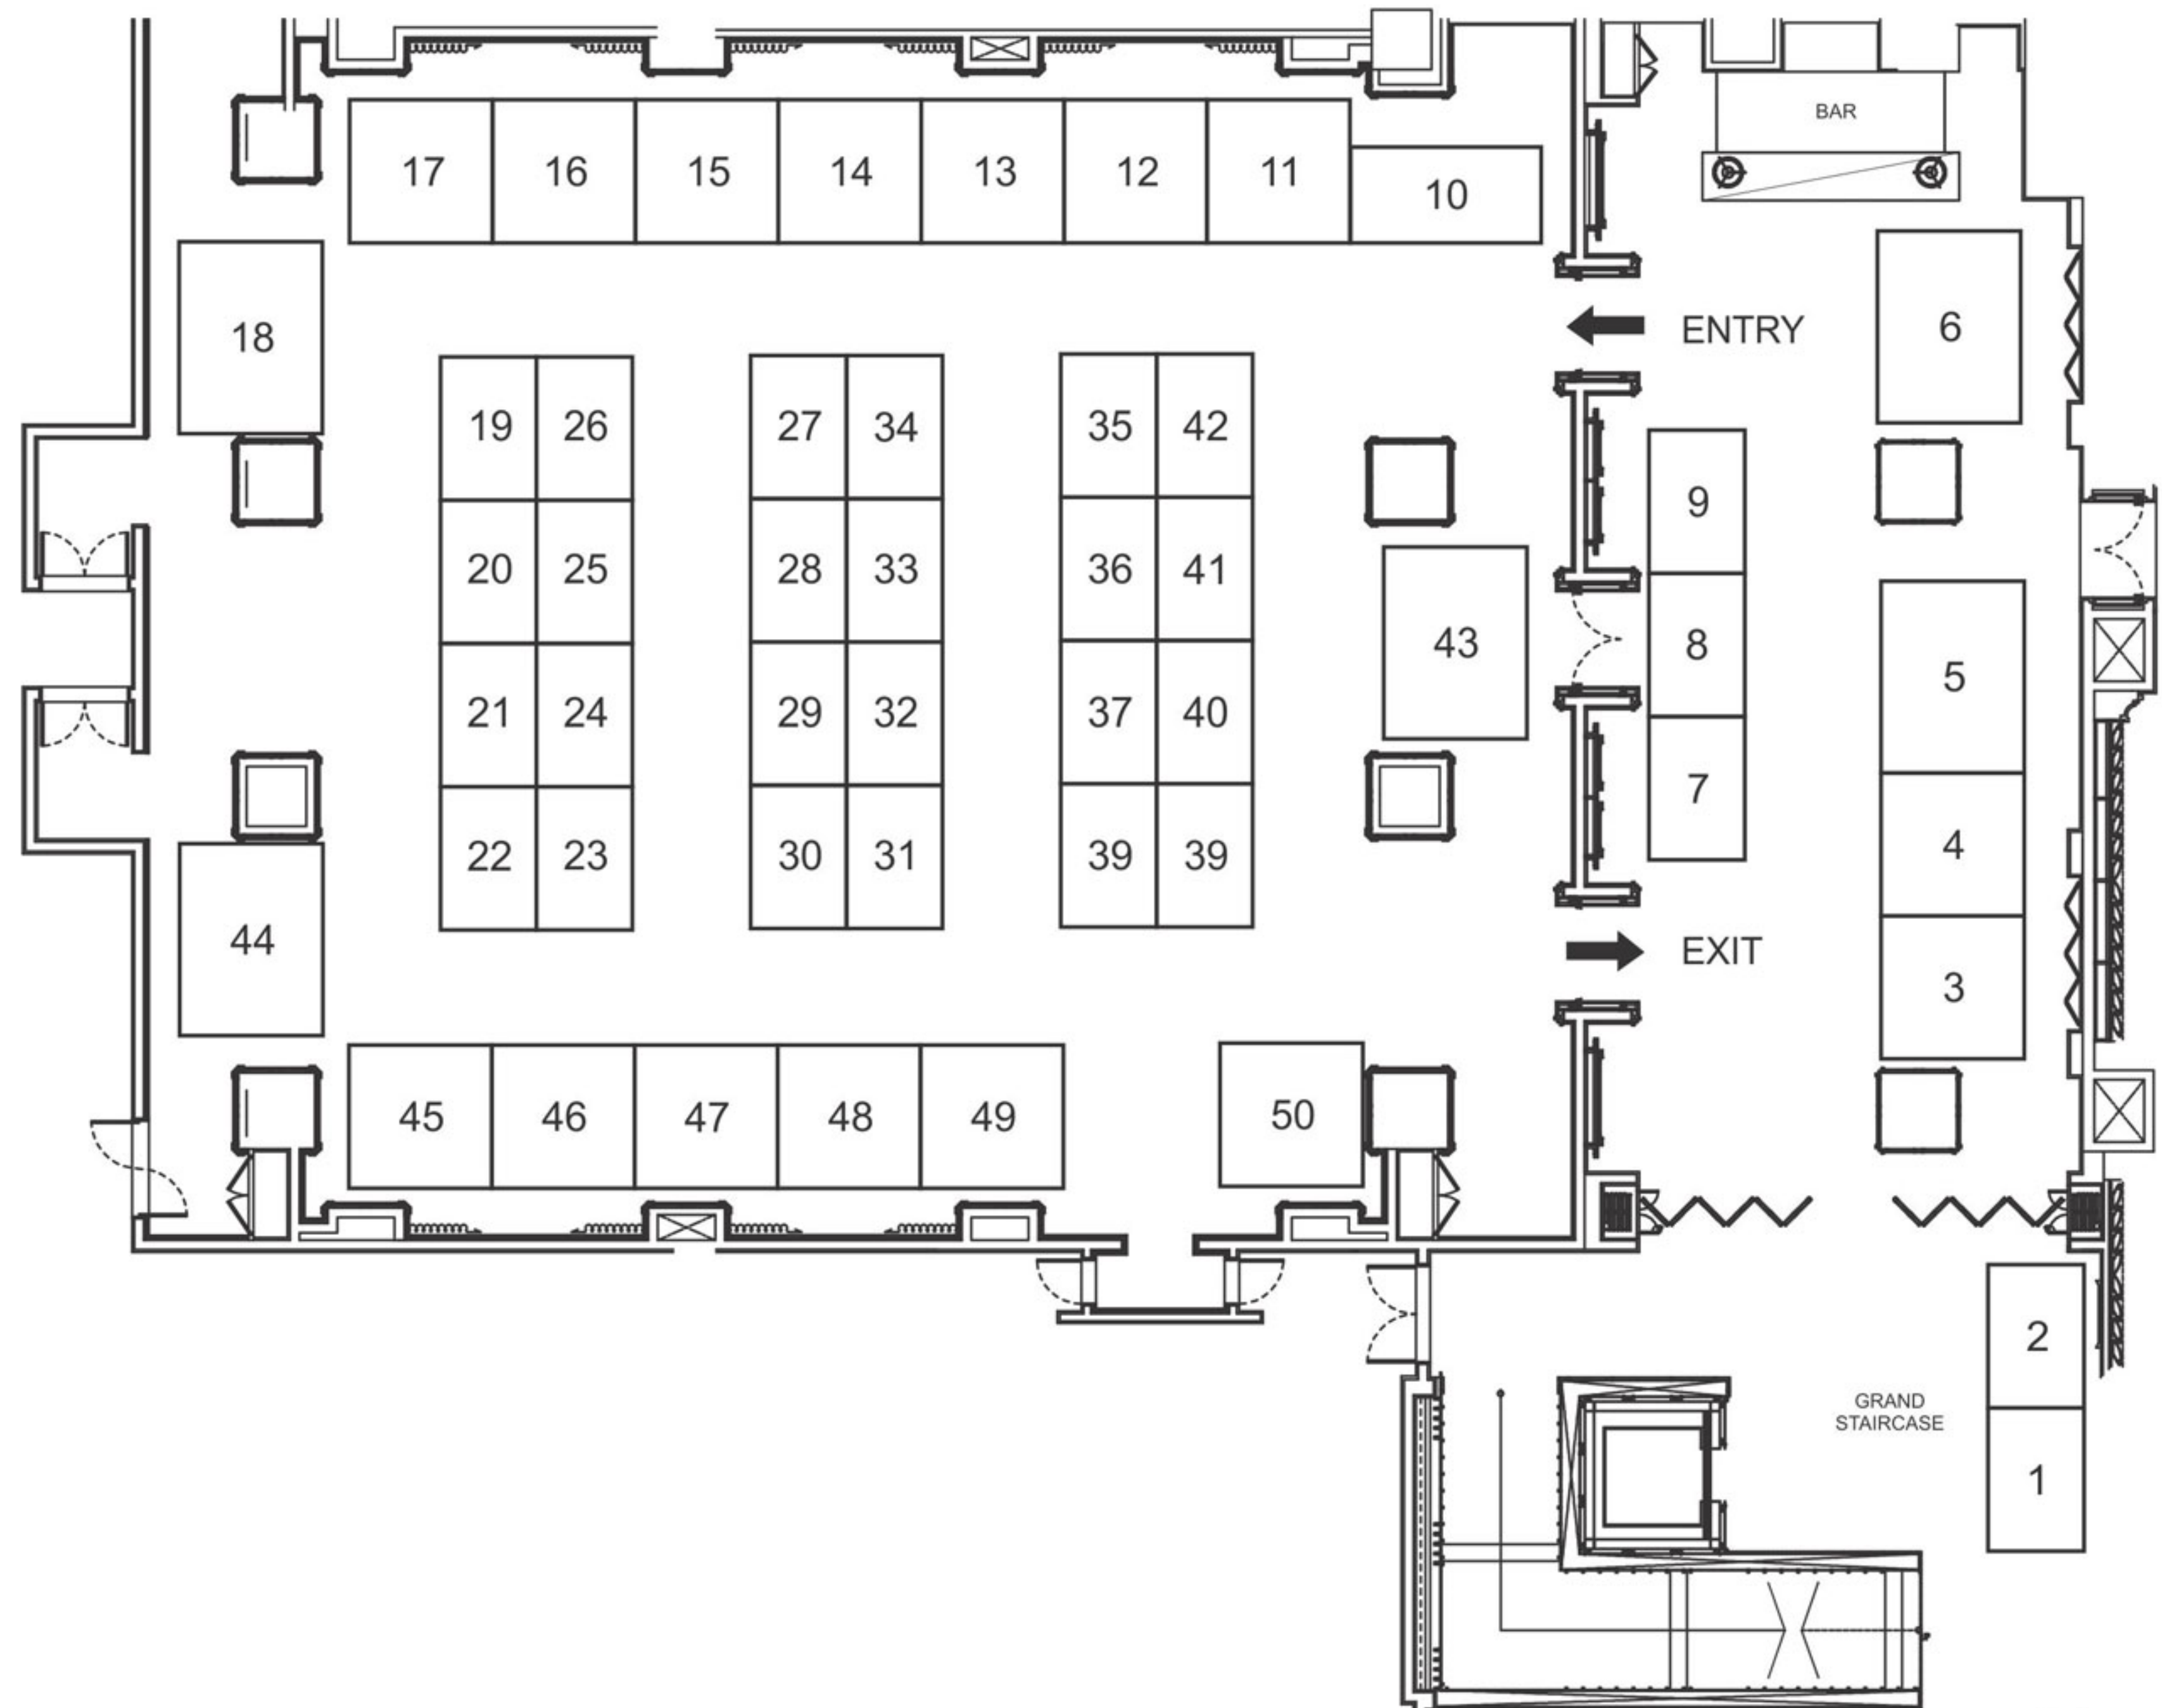

9th & 10th Dec 2017 Shangri-La-Hotel, Bengaluru

SIZE	STUDIO NUMBER	PRICE
6 sq. mtrs.	1, 2, 7, 8, 9, 19, 20, 21, 22, 23, 24, 25, 26, 27, 28, 29, 30, 31, 32, 33, 34, 35, 36, 37, 38, 39, 40, 41, 42	Rs 2,00,000
8 sq. mtrs	10	Rs 2,67,000
9 sq. mtrs	3, 4, 11, 12, 13, 14, 15, 16, 17, 45, 46, 47, 48, 49, 50	Rs 3,00,000
12 sq. mtrs.	5, 6, 18, 43, 44,	Rs 4,00,000

9th & 10th Dec 2017
 Shangri-La-Hotel, Bengaluru

SIZE	STUDIO NUMBER	PRICE
6 sq. mtrs.	1, 2, 7, 8, 9, 19, 20, 21, 22, 23, 24, 25, 26, 27, 28, 29, 30, 31, 32, 33, 34, 35, 36, 37, 38, 39, 40, 41, 42	Rs 84,000
8 sq. mtrs	10	Rs 1,12,000
9 sq. mtrs	3, 4, 11, 12, 13, 14, 15, 16, 17, 45, 46, 47, 48, 49, 50	Rs 1,26,000
12 sq. mtrs.	5, 6, 18, 43, 44,	Rs 1,68,000