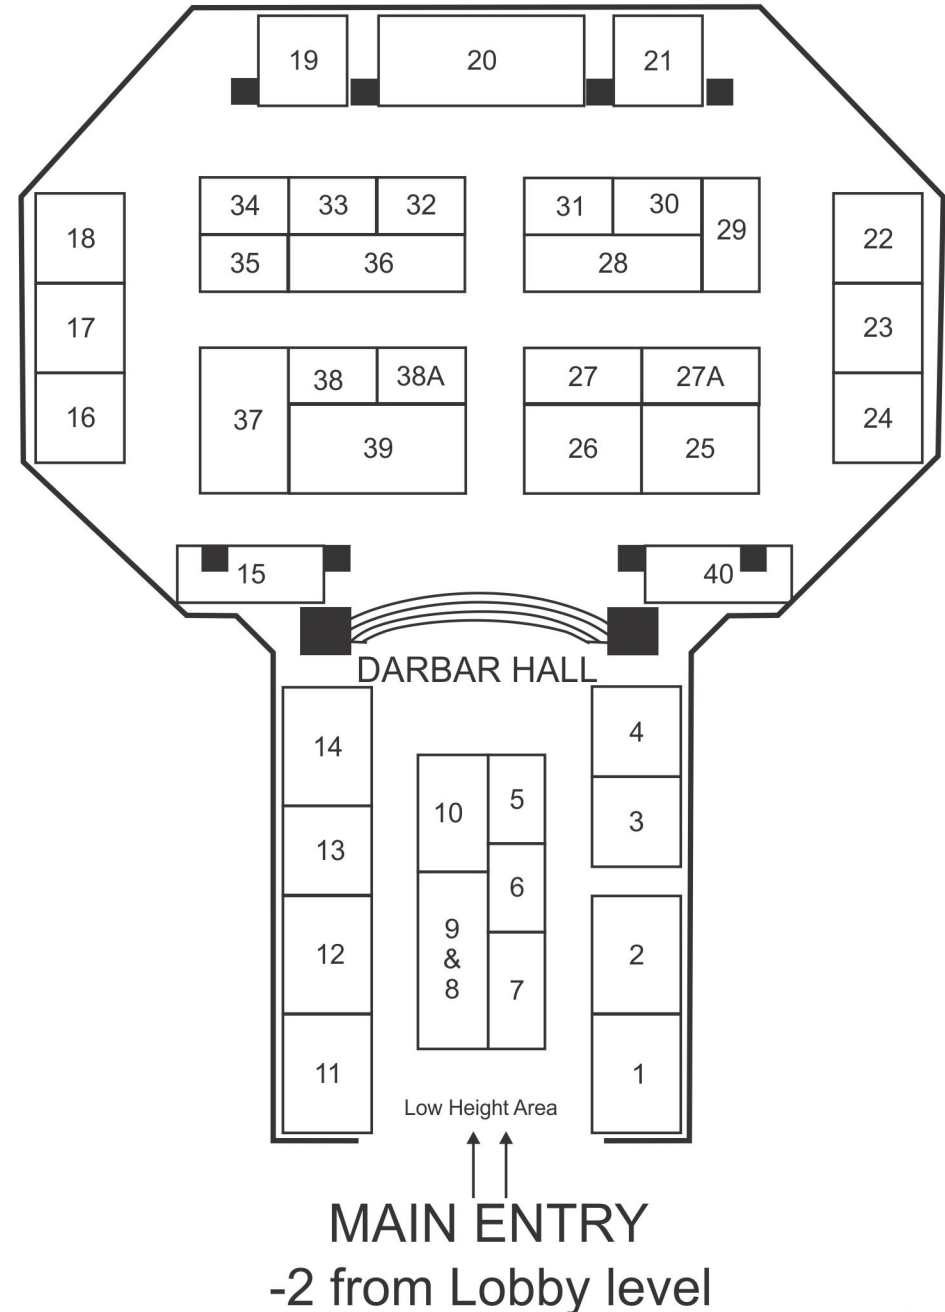

LUDHIANA 22-23 July 2017 Majestic Park Plaza

| SIZE | STUDIO NUMBERS | PRICE |
|--------------|--|--------------|
| 6 sq. mtrs. | 5, 6, 30, 31, 32, 33, 34, 35, 38, 38A | Rs. 96,000 |
| 8 sq. mtrs. | 7, 27, 27A, 29 | Rs. 1,28,000 |
| 9 sq. mtrs. | 3, 4, 13, 16, 17, 18, 19, 21, 22, 23, 24 | Rs. 1,44,000 |
| 10 sq. mtrs. | 10, 15, 40 | Rs. 1,60,000 |
| 12 sq. mtrs. | 1, 2, 11, 12, 14, 25, 26, 28, 36 | Rs. 1,92,000 |
| 15 sq. mtrs. | 8 & 9, 37 | Rs. 2,40,000 |
| 18 sq. mtrs. | 39 | Rs. 2,88,000 |
| 21sq. mtrs. | 20 | Rs. 3,36,000 |