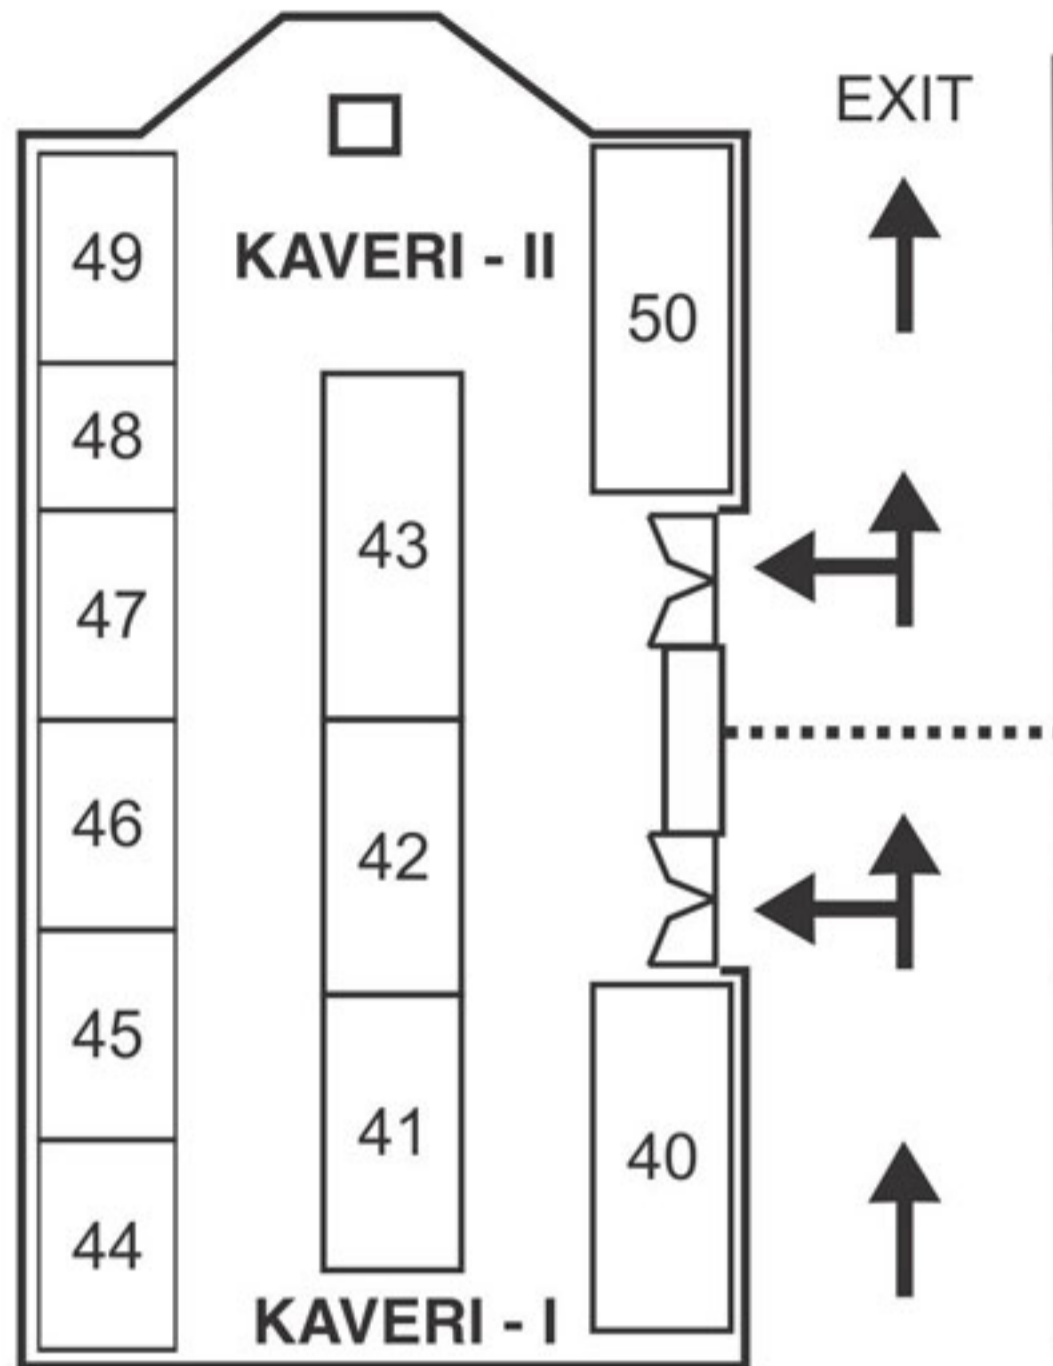

Floor Plan 24-25-26 Nov 2017, JW Marriott, Mumbai

SIZE	STUDIO NUMBERS	PRICE
4 sq. mtrs.	48	Rs. 1,50,000
6 sq. mtrs.	2A, 2C, 13, 44, 45, 46, 47, 49	Rs. 2,25,000
8 sq. mtrs.	11, 12, 20, 21, 22, 23, 24, 25, 26, 27, 28, 29, 30, 31, 32, 33, 34, 35, 36, 37, 38, 39, 41, 42	Rs. 3,00,000
9 sq. mtrs.	1A, 2D, 3A, 3B, 5A, 7, 8, 17, 18,	Rs. 3,38,000
10 sq. mtrs.	10, 14, 15, 40, 43, 50	Rs. 3,75,000
10.5 sq. mtrs.	6, 19	Rs. 3,94,000
12 sq. mtrs.	1, 2, 4, 5, 5C, 9, 16	Rs. 4,50,000
15 sq. mtrs.	2B	Rs. 5,63,000
18 sq. mtrs.	1B, 1C, 3	Rs. 6,76,000
24 sq. mtrs.	5B	Rs. 9,00,000