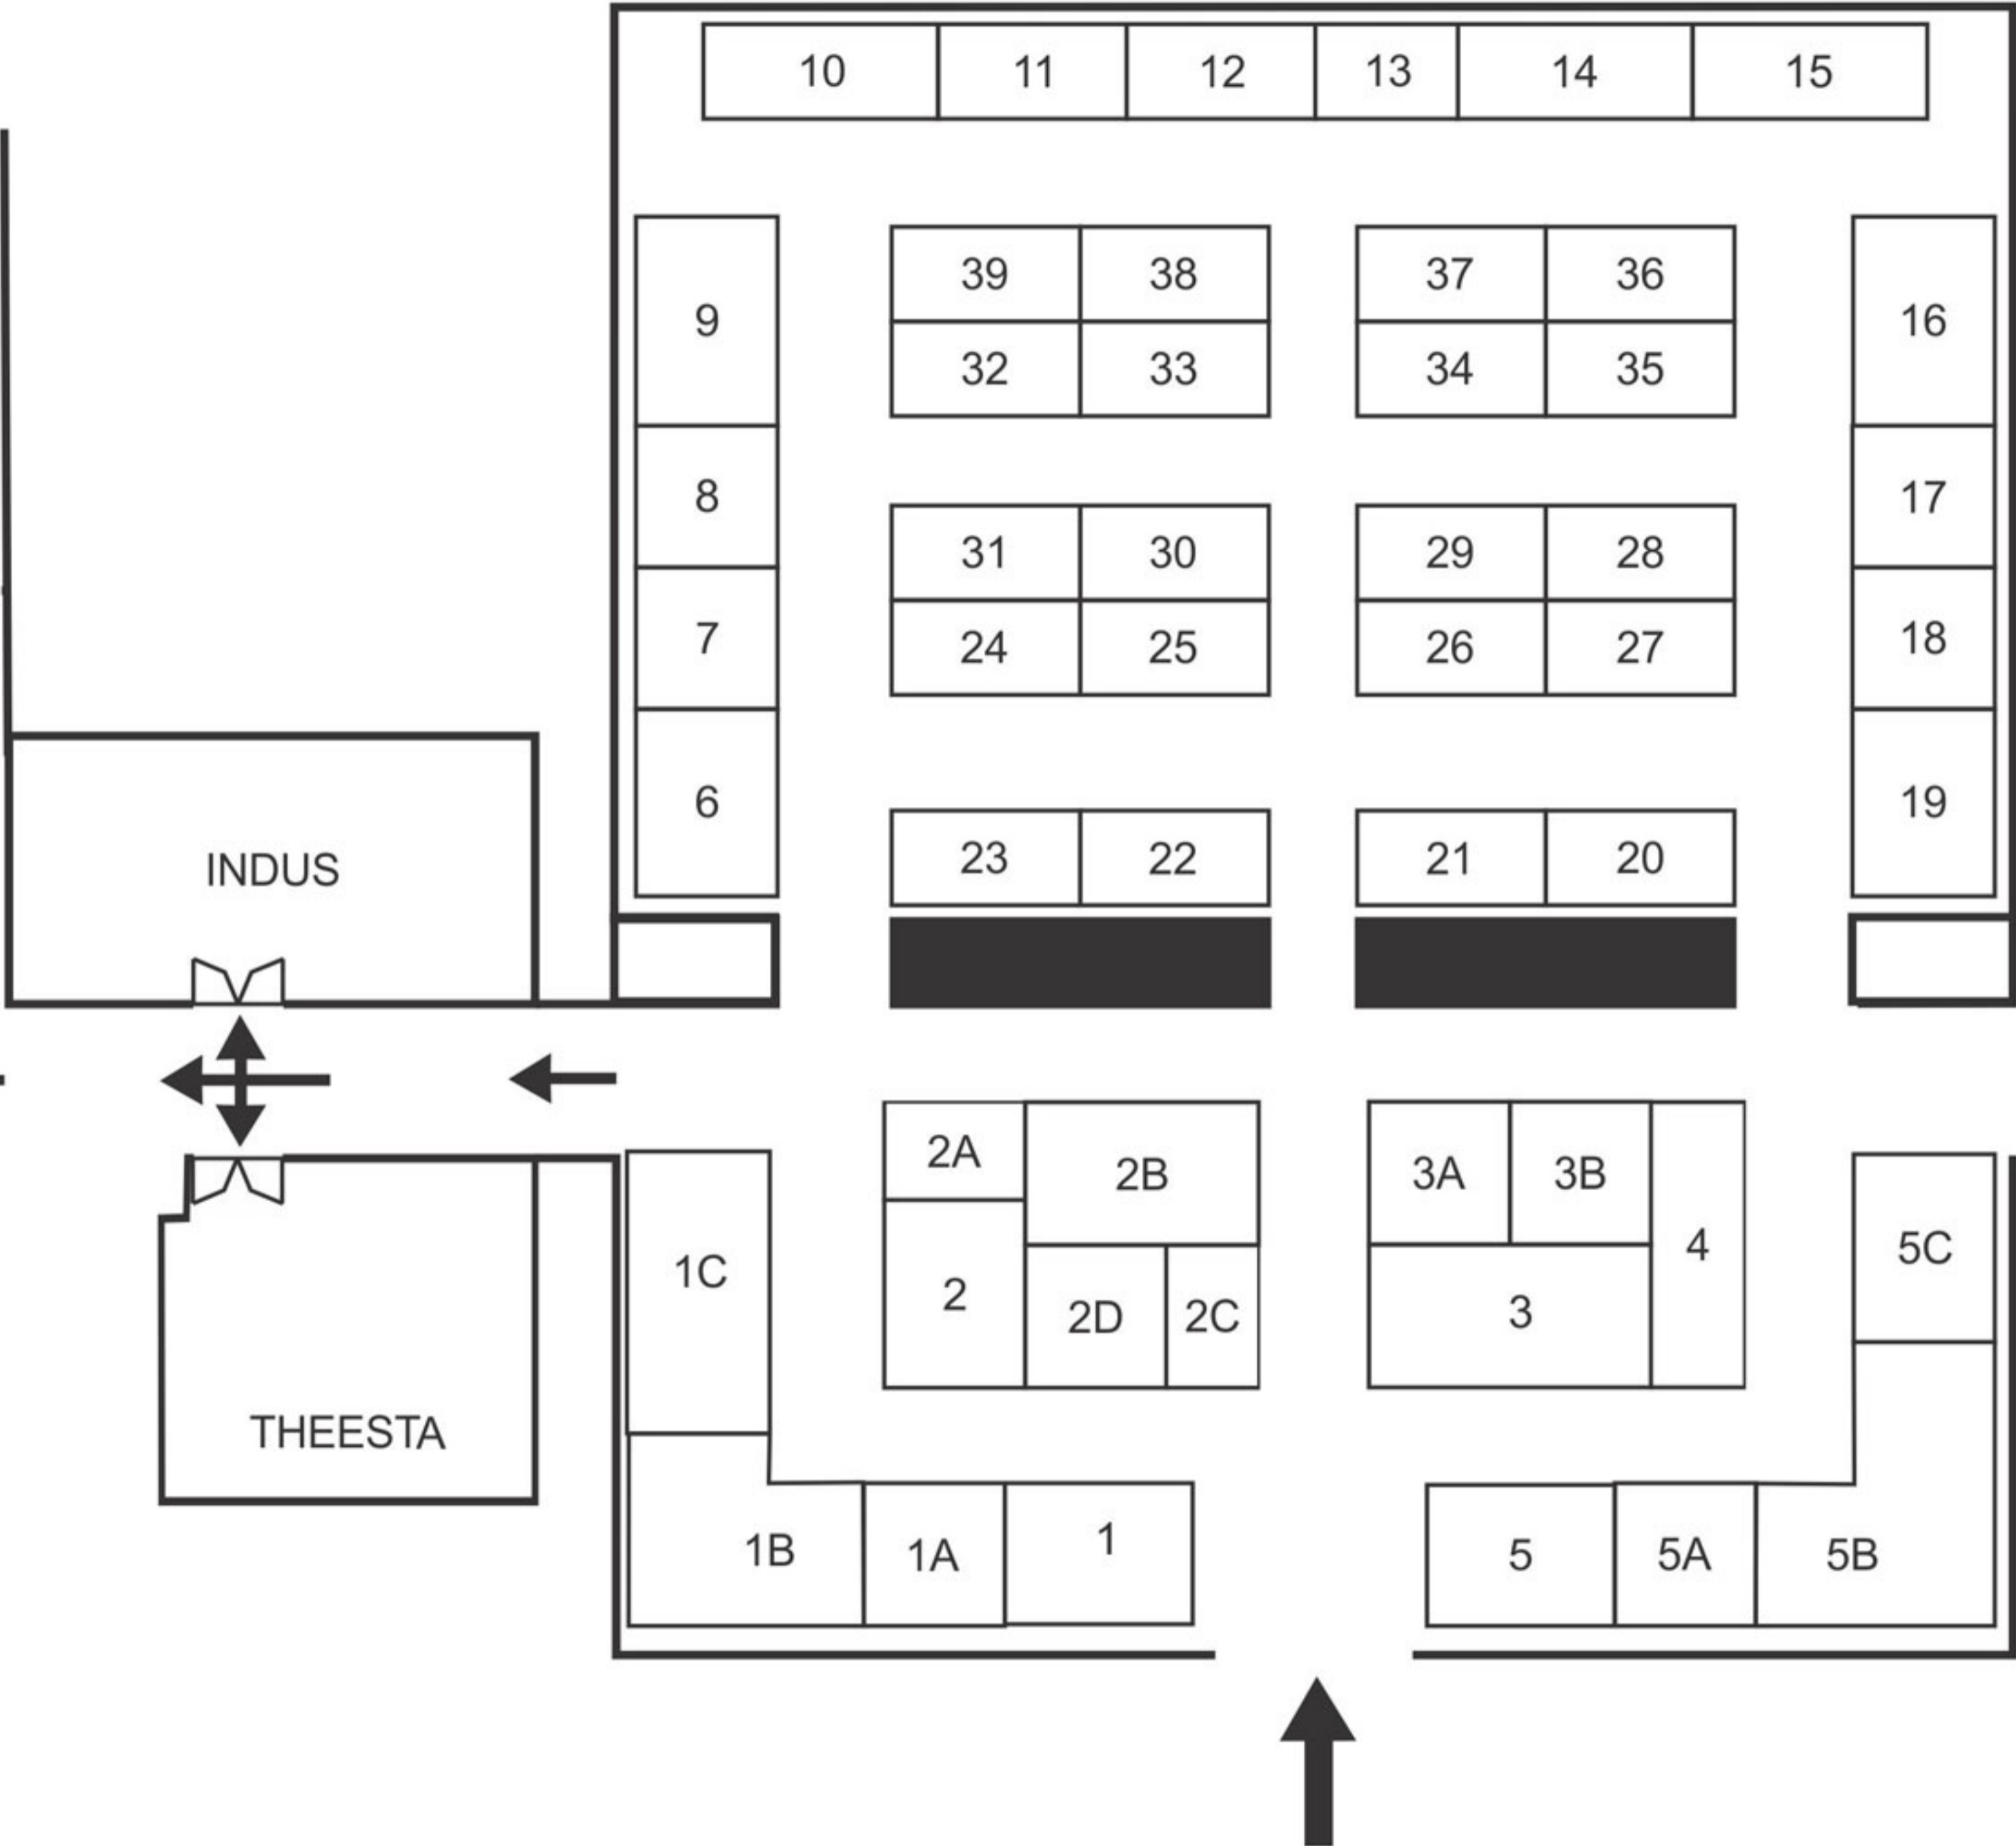

Floor Plan 24-25-26 Nov 2017, JW Marriott, Mumbai

SIZE	STUDIO NUMBERS	PRICE
4 sq. mtrs.	48	Rs. 1,50,000
6 sq. mtrs.	2A, 2C, 13, 44, 45, 46, 47, 49	Rs. 2,25,000
8 sq. mtrs.	11, 12, 20, 21, 22, 23, 24, 25, 26, 27, 28, 29, 30, 31, 32, 33, 34, 35, 36, 37, 38, 39, 41, 42	Rs. 3,00,000
9 sq. mtrs.	1A, 2D, 3A, 3B, 5A, 7, 8, 17, 18,	Rs. 3,38,000
10 sq. mtrs.	10, 14, 15, 40, 43, 50	Rs. 3,75,000
10.5 sq. mtrs.	6, 19	Rs. 3,94,000
12 sq. mtrs.	1, 2, 4, 5, 5C, 9, 16	Rs. 4,50,000
15 sq. mtrs.	2B	Rs. 5,63,000
18 sq. mtrs.	1B, 1C, 3	Rs. 6,76,000
24 sq. mtrs.	5B	Rs. 9,00,000